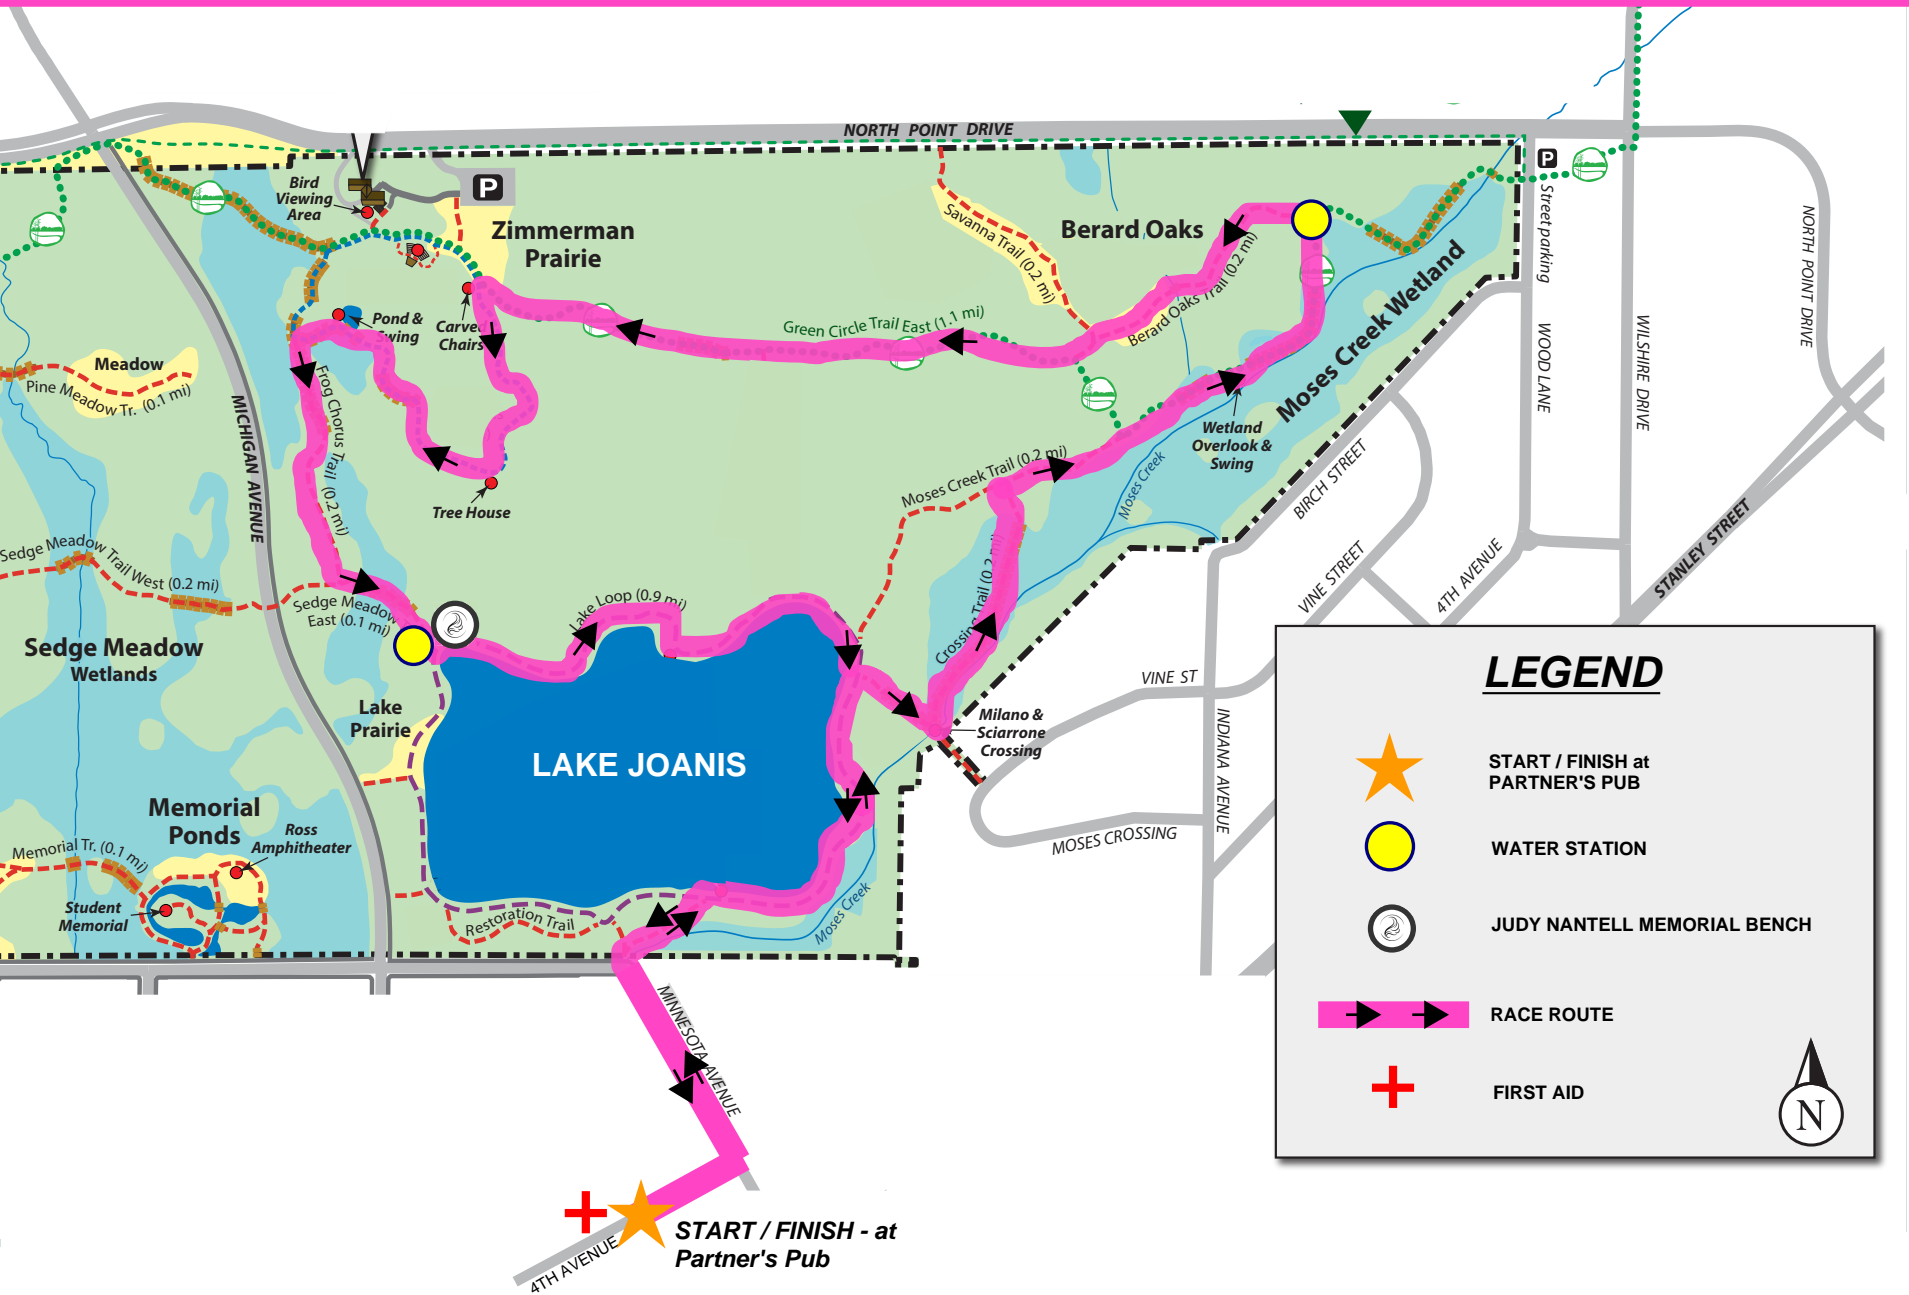

WILD WING RUN - 5K MAP

(SCHMEECKLE RESERVE)

LEGEND

-  START / FINISH at PARTNER'S PUB
-  WATER STATION
-  JUDY NANTELL MEMORIAL BENCH
-  RACE ROUTE
-  FIRST AID

  **START / FINISH - at Partner's Pub**